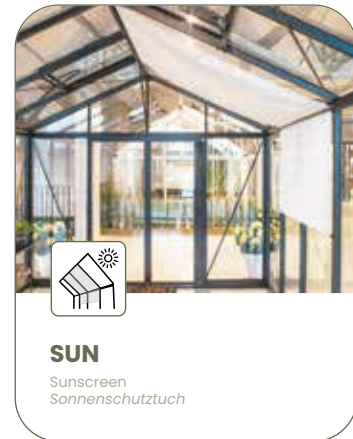

FRW
Fly screen
Fliegengitter