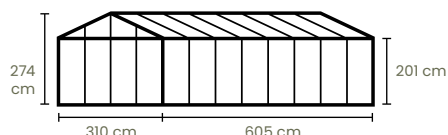

S23 - 7,3 m² - 15,37 m³

S24 - 10,8 m² - 22,69 m³

S34 - 14,2 m² - 30,78 m³

S36 - 18,8 m² - 40,72 m³

Helios Master

M23 - 7,3 m² - 16,83 m³

M24 - 10,8 m² - 24,85 m³

M34 - 14,2 m² - 33,61 m³

Included Optional Not available Mill finish RAL 6009m RAL 9005m

ACTION MODEL

Eos Junior

A charming garden greenhouse with a steep roofline and optional Victorian ridge detail

The gutter height of 161 cm allows comfortable movement throughout the space, making efficient use of every square metre. Equipped with a sliding door and a louvered window.